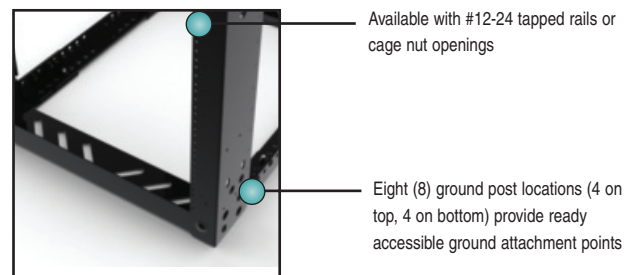

VersaPOD™ 4-POST RACK

Siemon's adjustable-depth, VersaPOD 4-Post Rack provides a stable platform for mounting extended depth/size active equipment. It is ideal for use in both Telecommunications Rooms and central patching areas within Data Center environments.

In addition to providing compatibility with Siemon's standalone vertical cable managers, the 4-post rack is fully compatible with the Zero-U panels used in Siemon's VersaPOD™ cabinets. This compatibility allows for mounting of patch panels or cable management between bayed racks or at end of rows.

The headers, vertical rails and depth adjustment brackets all feature symmetrical designs to eliminate orientation errors during assembly. They also work in conjunction to self-square the rack during assembly saving valuable installation time. The result is a rack that can be field assembled in less than 20 minutes.

**Includes bag of 50 M6 cage nuts*

height: 2.13m (7 ft.)
width: 560mm (22 in.)
depth: 558 -914mm (22-36 in.)

1U = 44.5mm (1.75 in.)

VersaPOD 4-Post Rack Specifications:

U Space	45
Color	Black
Packaging	Ships unassembled in a single carton
Compliance	CEA-310-E, UL 60950, IEC 60297-3-100, RoHS
Weight	48 kgs (105 lbs), Full weight with packaging
Load Rating	907 kgs (2000 lbs) Static load, evenly distributed