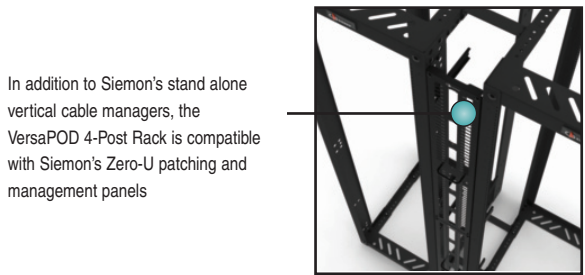

VersaPOD™ 4-POST RACK

Siemon's adjustable-depth, VersaPOD 4-Post Rack provides a stable platform for mounting extended depth/size active equipment. It is ideal for use in both Telecommunications Rooms and central patching areas within Data Center environments.

In addition to providing compatibility with Siemon's standalone vertical cable managers, the 4-post rack is fully compatible with the Zero-U panels used in Siemon's VersaPOD™ cabinets. This compatibility allows for mounting of patch panels or cable management between bayed racks or at end of rows.

The headers, vertical rails and depth adjustment brackets all feature symmetrical designs to eliminate orientation errors during assembly. They also work in conjunction to self-square the rack during assembly saving valuable installation time. The result is a rack that can be field assembled in less than 20 minutes.

Ordering Information

VersaPOD 4-Post Rack™:

- RSQ1-07-S.....7 ft. x 19 in. VersaPOD 4-post rack, 560-915mm (22-36 in.), Steel, Black, 45U, #12-24
- RSQ1-07C-S.....7 ft. x 19 in. VersaPOD 4-post rack, 560-915mm (22-36 in.), Steel, Black, 45U, Cage nuts*
- RSQ-BAY-VPP.....VersaPOD 4-post rack baying bracket for Zero-U Panels, set of 4