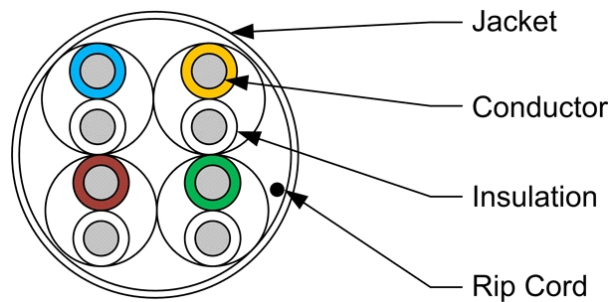

## Product Overview

Excel Category 5e stranded conductor 4 pair UTP patch cable is highly flexible easy to use. The cable is available in many colours allowing bespoke patch leads to be made using appropriate plugs.